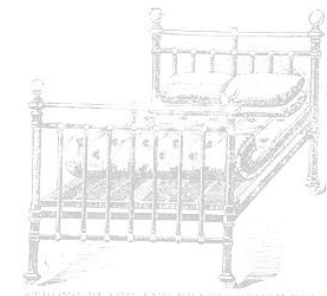

STRONG BLACK AND BRASS FRENCH BEDSTEAD AND BEDDING.